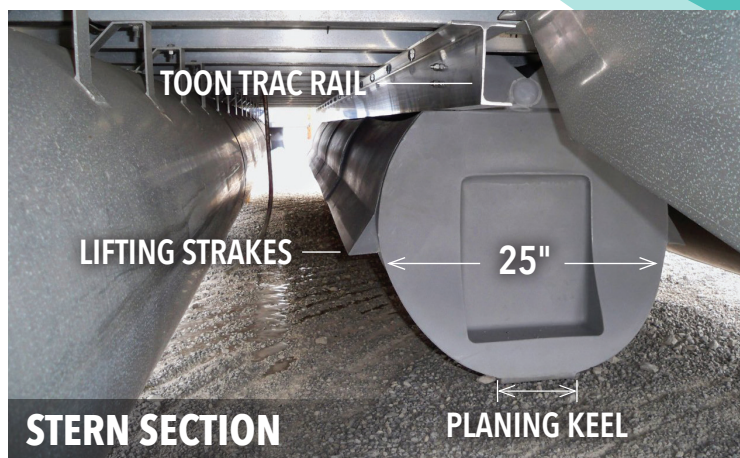

HANDLING

Get your Pontoon to turn on a dime! Third-Tubes dramatically increase your boats turning capability, and helps eliminate cavitation in rough water or hard turns.

FEATURES AND BENEFITS

- All two tube pontoons are "Buoyancy Deficient".
- We offer the Very Best Upgrade for Safety and Performance you can buy today.
- Our Poly 3rd Tube Kit is far and away superior to any aluminum pontoon tube or other product on the market today, it is 2.0 in design.
- Same Performance and Benefits as a "NEW" Tri-Toon.
- Very "Cost Effective" to Ship and Install.
- The kit will stop front and rear weight distribution issues (nosedive, rear drag, overall). Greatly improves Loaded and Unloaded Peak Speeds, Handling and Ride.
- Our Toon-Trac with SlotLock™ creates 100% tube connection and adds tremendous "rigidity" to your pontoon frame for added buoyancy and performance.
- Tube sections are Extremely Durable, made of dent-resistant, high-density Polyethylene/Composite construction for "Zero" maintenance.
- PontoonWholesalers™ Temporal™ custom boat design and manufacturing services guarantees timeless pontoons. Your Poly3rdTube™ investment will significantly increase the value of your pontoon.
- Operates in any marine boating environment.
- New 3TPKM offers the most added Buoyancy / Performance.
- New XB Toon-Trac for Added Buoyancy and Performance.
- New 34 Gallon in Tube Fuel Tanks
- New 34 Gallon Blue/Grey/Black Water Holding Tanks
- We use PayPal Service to invoice. **PayPal**
- ABF "Front Door" shipping. **ABF Freight**
- Have Multiple Tube Kits to Fit "Your" Pontoon and Lifestyle. **PONTOON WHOLESALEERS Poly3rdTube™**
- Limited LifeTime Warranty.